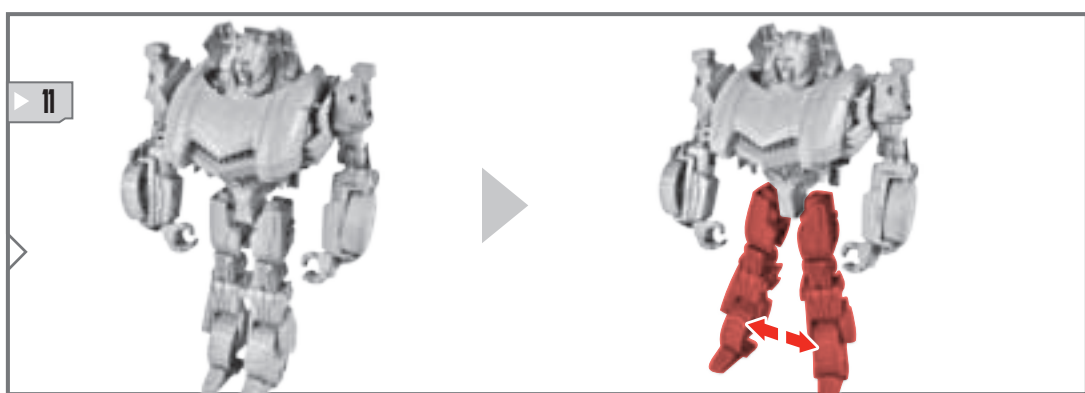

TRANSFORMERS GENERATIONS FORMERS

SIDESWIPE
FALL OF CYBERTRON™

NOTE: Some parts are made to detach if excessive force is applied, and are designed to be reattached if separation occurs. Adult supervision may be necessary for younger children.

AGES 5+
A1426/37986 Asst.

LEVEL: 0 1 2 3
INTERMEDIATE

CHANGING TO VEHICLE

REMOVE WEAPON.

VEHICLE MODE

CHANGING TO ROBOT

Retain instructions for future reference.

Product and colors may vary. Some poses may require hand support.
Manufactured under license from TOMY Company, Ltd.
© 2012 Hasbro. All Rights Reserved. TM & © denote U.S. Trademarks.