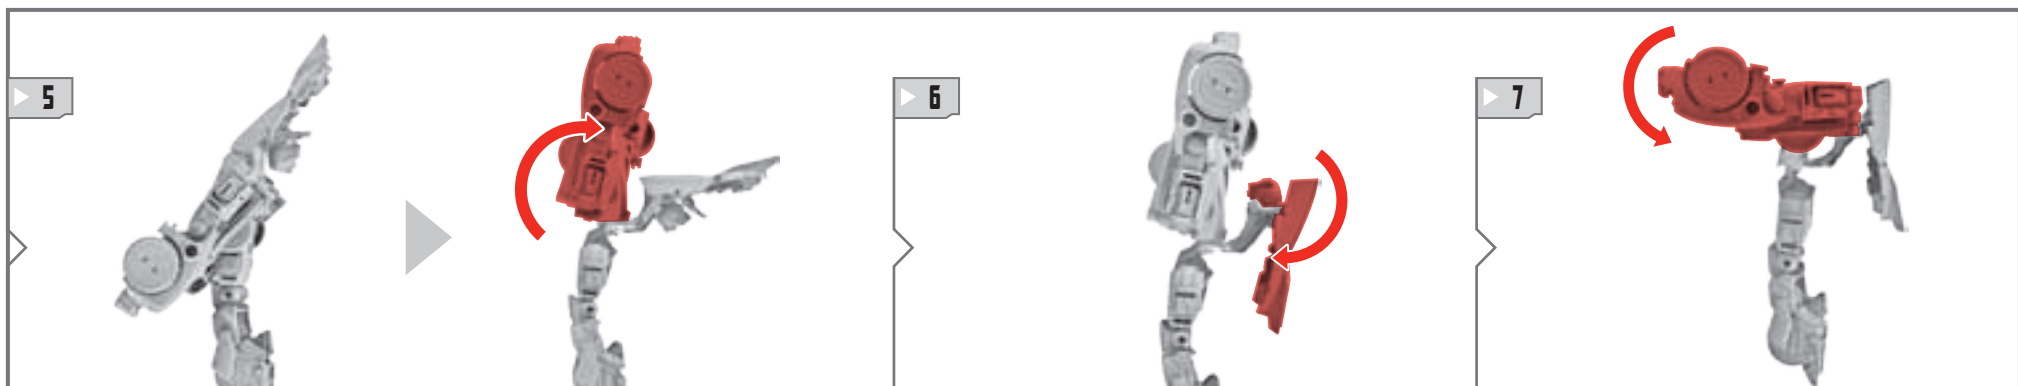

TRANSFORMERS GENERATIONS FORMERS

SIDESWIPE
FALL OF CYBERTRON™

NOTE: Some parts are made to detach if excessive force is applied, and are designed to be reattached if separation occurs. Adult supervision may be necessary for younger children.

AGES 5+
A1426/37986 Asst.

LEVEL: 0 1 2 3
INTERMEDIATE

CHANGING TO VEHICLE

REMOVE WEAPON.

VEHICLE MODE

CHANGING TO ROBOT

Retain instructions for future reference.

Product and colors may vary. Some poses may require hand support.
Manufactured under license from TOMY Company, Ltd.
© 2012 Hasbro. All Rights Reserved. TM & © denote U.S. Trademarks.