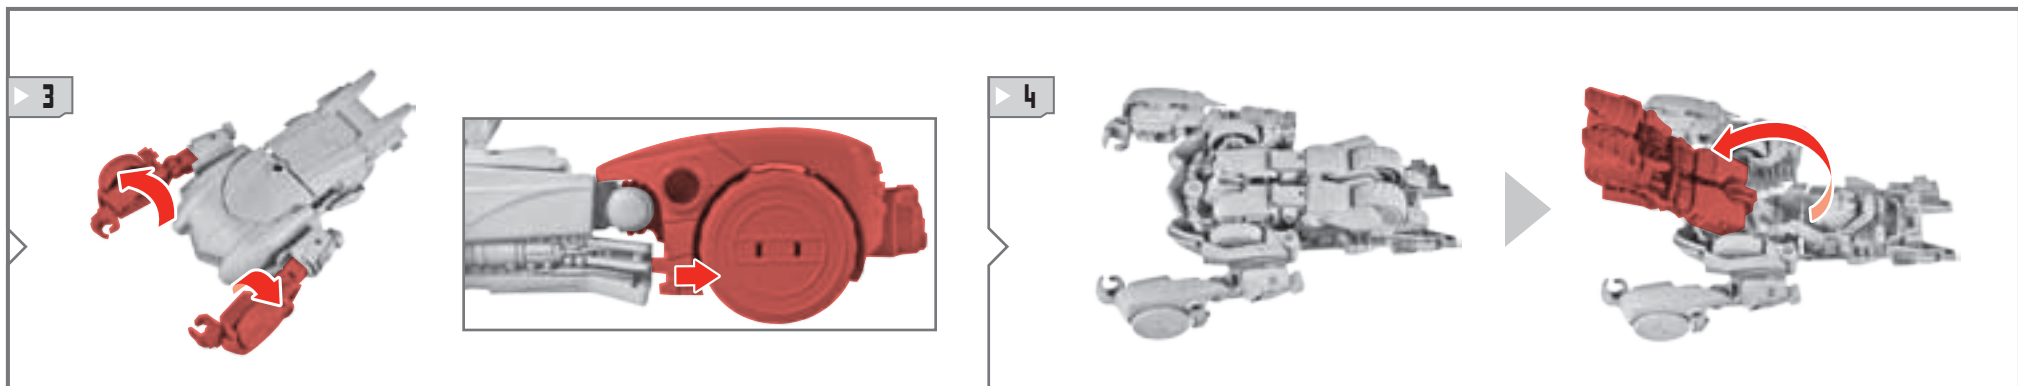

TRANSFORMERS GENERATIONS FORMERS

SIDESWIPE
FALL OF CYBERTRON™

NOTE: Some parts are made to detach if excessive force is applied, and are designed to be reattached if separation occurs. Adult supervision may be necessary for younger children.

AGES 5+
A1426/37986 Asst.

LEVEL: 0 1 2 3
INTERMEDIATE

CHANGING TO VEHICLE

REMOVE WEAPON.

VEHICLE MODE

CHANGING TO ROBOT

Retain instructions for future reference.

Product and colors may vary. Some poses may require hand support.
Manufactured under license from TOMY Company, Ltd.
© 2012 Hasbro. All Rights Reserved. TM & © denote U.S. Trademarks.