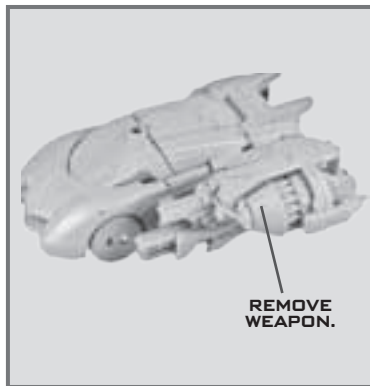

TRANSFORMERS GENERATIONS FORMERS

SIDESWIPE
FALL OF CYBERTRON™

NOTE: Some parts are made to detach if excessive force is applied, and are designed to be reattached if separation occurs. Adult supervision may be necessary for younger children.

AGES 5+
A1426/37986 Asst.

LEVEL: 0 1 2 3
INTERMEDIATE

CHANGING TO VEHICLE

REMOVE WEAPON.

VEHICLE MODE

CHANGING TO ROBOT

Retain instructions for future reference.

Product and colors may vary. Some poses may require hand support.
Manufactured under license from TOMY Company, Ltd.
© 2012 Hasbro. All Rights Reserved. TM & © denote U.S. Trademarks.