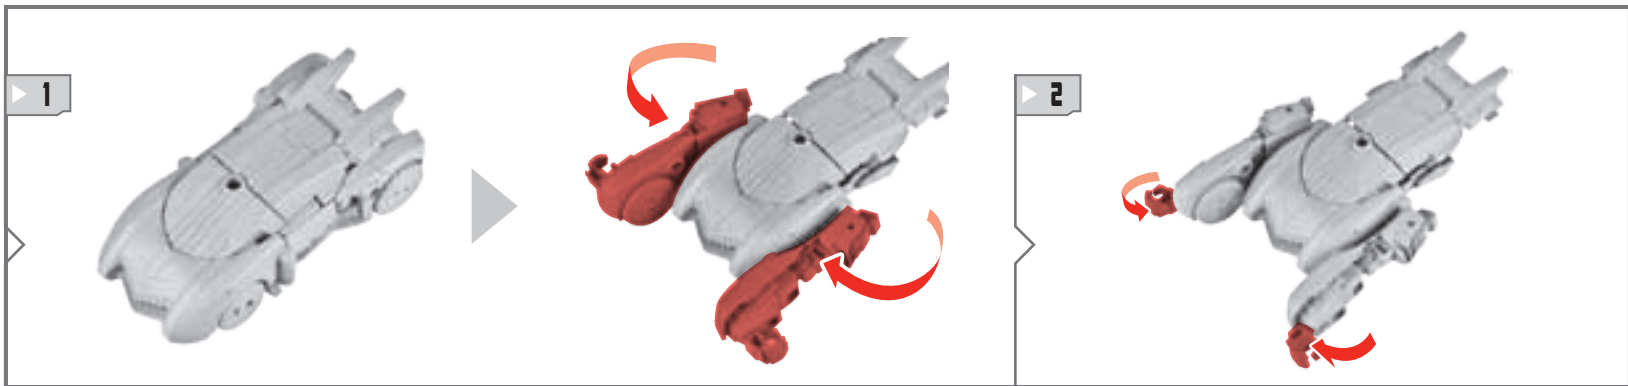

TRANSFORMERS GENERATIONS FORMERS

SIDESWIPE
FALL OF CYBERTRON™

NOTE: Some parts are made to detach if excessive force is applied, and are designed to be reattached if separation occurs. Adult supervision may be necessary for younger children.

AGES 5+
A1426/37986 Asst.

LEVEL: 0 1 2 3
INTERMEDIATE

CHANGING TO VEHICLE

REMOVE WEAPON.

VEHICLE MODE

CHANGING TO ROBOT

Retain instructions for future reference.

Product and colors may vary. Some poses may require hand support.
Manufactured under license from TOMY Company, Ltd.
© 2012 Hasbro. All Rights Reserved. TM & © denote U.S. Trademarks.