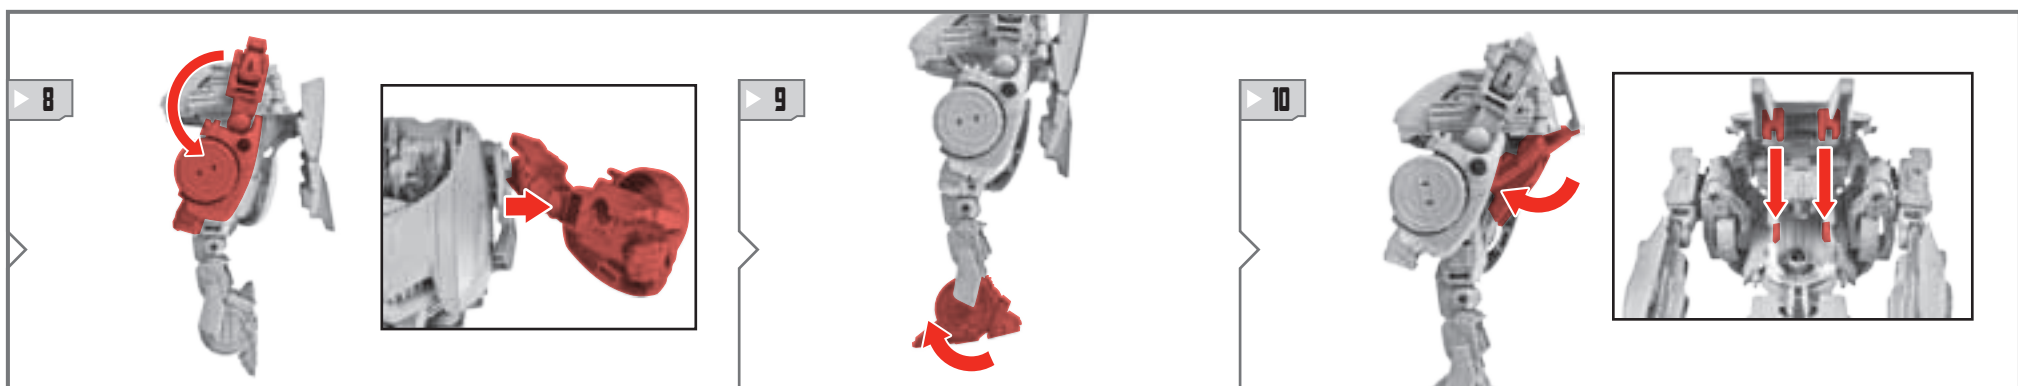

TRANSFORMERS GENERATIONS FORMERS

SIDESWIPE
FALL OF CYBERTRON™

NOTE: Some parts are made to detach if excessive force is applied, and are designed to be reattached if separation occurs. Adult supervision may be necessary for younger children.

AGES 5+
A1426/37986 Asst.

LEVEL: 0 1 2 3
INTERMEDIATE

CHANGING TO VEHICLE

REMOVE WEAPON.

VEHICLE MODE

CHANGING TO ROBOT

Retain instructions for future reference.

Product and colors may vary. Some poses may require hand support.
Manufactured under license from TOMY Company, Ltd.
© 2012 Hasbro. All Rights Reserved. TM & © denote U.S. Trademarks.